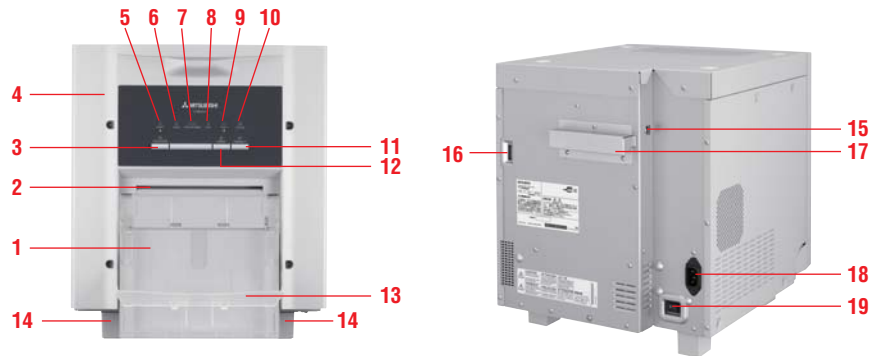

* High grade media, continuous printing of two copies or more. Does not include data transfer time.

SPECIAL PAPER OPTIONS

Model	Grade	Prints Per Roll	Image Size
CK9035	Standard	680	3.5 x 5" (89 x 127 mm)
CK9046	Standard	600	4 x 6" (102 x 152 mm)
CK9057	Standard	350	5 x 7" (127 x 178 mm)
CK9069	Standard	270	6 x 9" (152 x 229 mm)
CK9046PST	Standard	600 (postcard)	4 x 6" (102 x 152 mm)
CK9035HG	High Grade	680	3.5 x 5" (89 x 127 mm)
CK9046HG	High Grade	600	4 x 6" (102 x 152 mm)
CK9057HG	High Grade	350	5 x 7" (127 x 178 mm)
CK9069HG	High Grade	270	6 x 9" (152 x 229 mm)
CK9046PHG	High Grade	600 (postcard)	4 x 6" (102 x 152 mm)

1. Paper strip bin
2. Print output
3. Door open button
4. Door
5. POWER indicator
6. ALARM indicator
7. PAPER/INK RIBBON indicator
8. DATA indicator
9. READY indicator
10. COOLING indicator
11. FEED & CUT button
12. CANCEL button
13. Output tray
14. Feet
15. USB terminal
16. DIP switch
17. Handle for transporting
18. AC line socket
19. Power switch

©2007 Mitsubishi Digital Electronics America, Inc. Standard features, options and specifications subject to change without notice. Microsoft, Windows and the Windows logo are registered trademarks of the Microsoft Corporation. All trademarks or registered trademarks are the property of their respective holders.

Printed on 50% recycled paper including 20% post-consumer fibers.

Mitsubishi Digital Electronics America, Inc.
Imaging Products Division
9351 Jeronimo Road
Irvine, CA 92618
Toll Free: 888-307-0388
ipdinfo@mdea.com
www.mitsubishi-imaging.com

Technical Support:
Toll Free: 888-307-0309
Email: tsupport@mdea.com

Canada:
Mitsubishi Electric Sales Canada Inc.
Information Technologies Group
Markham, Ontario
905-475-7728
www.MitsubishiElectric.ca